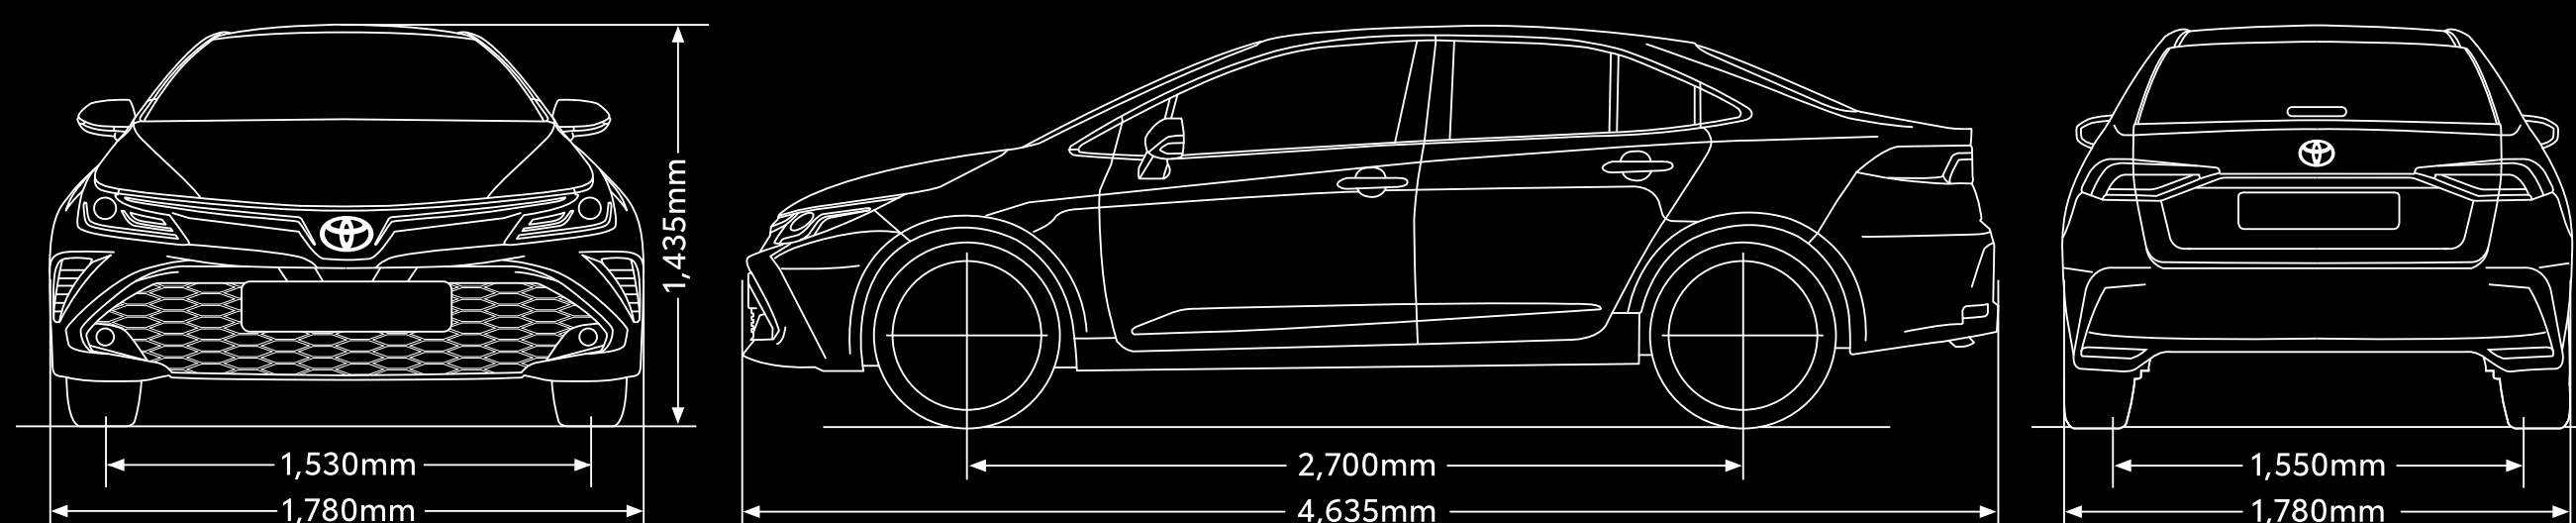

# MAIN SPECIFICATIONS

VARIANT	1.8GR Sport		
<b>ENGINE</b>			
Model	2ZR-FE		
Type	4-cylinder, In-line, 16-valve DOHC with Dual VVT-i		
Displacement	cc	1,798	
Bore x Stroke	mm	80.5 x 88.3	
Max. Output	kW (PS) / rpm	103 (139) / 6,400	
Max. Torque	Nm (kg-m) / rpm	172 (17.6) / 4,000	
<b>TRANSMISSION</b>			
Type	7-speed Sequential Shiftmatic CVT		
Paddle Shifters	With		
<b>CHASSIS</b>			
Suspension	Front / Rear	GR Sport Tuned MacPherson Strut with Stabiliser / GR Sport Tuned Double Wishbone with Stabiliser	
Brakes	Front / Rear	Ventilated Disc / Solid Disc	
Tyres & Rims	GR Sport Design 225/40 R18, Alloy		
Spare Tyre & Rim	Temporary Tyre		
Steering	GR Sport Tuned Electric Power Steering		
<b>DIMENSIONS</b>			
Overall	Length / Width / Height	mm	4,635 / 1,780 / 1,435
Wheelbase		mm	2,700
Kerb Weight		kg	1,365
Fuel Capacity		Litre	50
Minimum Turning Radius		m	5.4
<b>EXTERIOR</b>			
Headlamps	Type	Automatic Bi-LED Projector with LED Turn Signals	
	Levelling	Manual	
	Daytime Running Lights (DRL)	With (LED)	
Rear Combination Lamps	LED Tail and Stop Lamps		
Fog Lamps	Front and Rear		
Acoustic Windshield Glass	With		
Radiator Grille	GR Sport Design		
Front & Rear Bumpers	GR Sport Design		
Door Lower Moulding	GR Sport Design		
Wing Mirrors	Black Colour, Power-adjustable, Auto Fold, & Signal Lamps		
Remote Trunk Release	With		
Wipers	Automatic with Rain Sensor		
Door Visor	With		
Antenna	Glass Printed		
<b>INTERIOR</b>			
Smart Entry and Start System	With GR Logo		
Drive Mode Switch	With (Sport Mode & ECO Mode)		
Meter Combination	Full LCD Meter		
Multi-Information Display (MID)	12.3" Colour TFT		
Air-conditioning	Dual-zone, Automatic Climate Control with Rear Vents		
Steering Wheel	Type	3-spoke Leather with Tilt & Telescopic Adjustable	
	Switches	Audio, MID, Telephone, Adapt. Cruise Control & Lane Tracing Assist	
Gear Shift Lever	Leather		
Power Windows	Front and Rear with Auto Up/Down & Jam Protection (All Windows)		

# DIMENSIONS